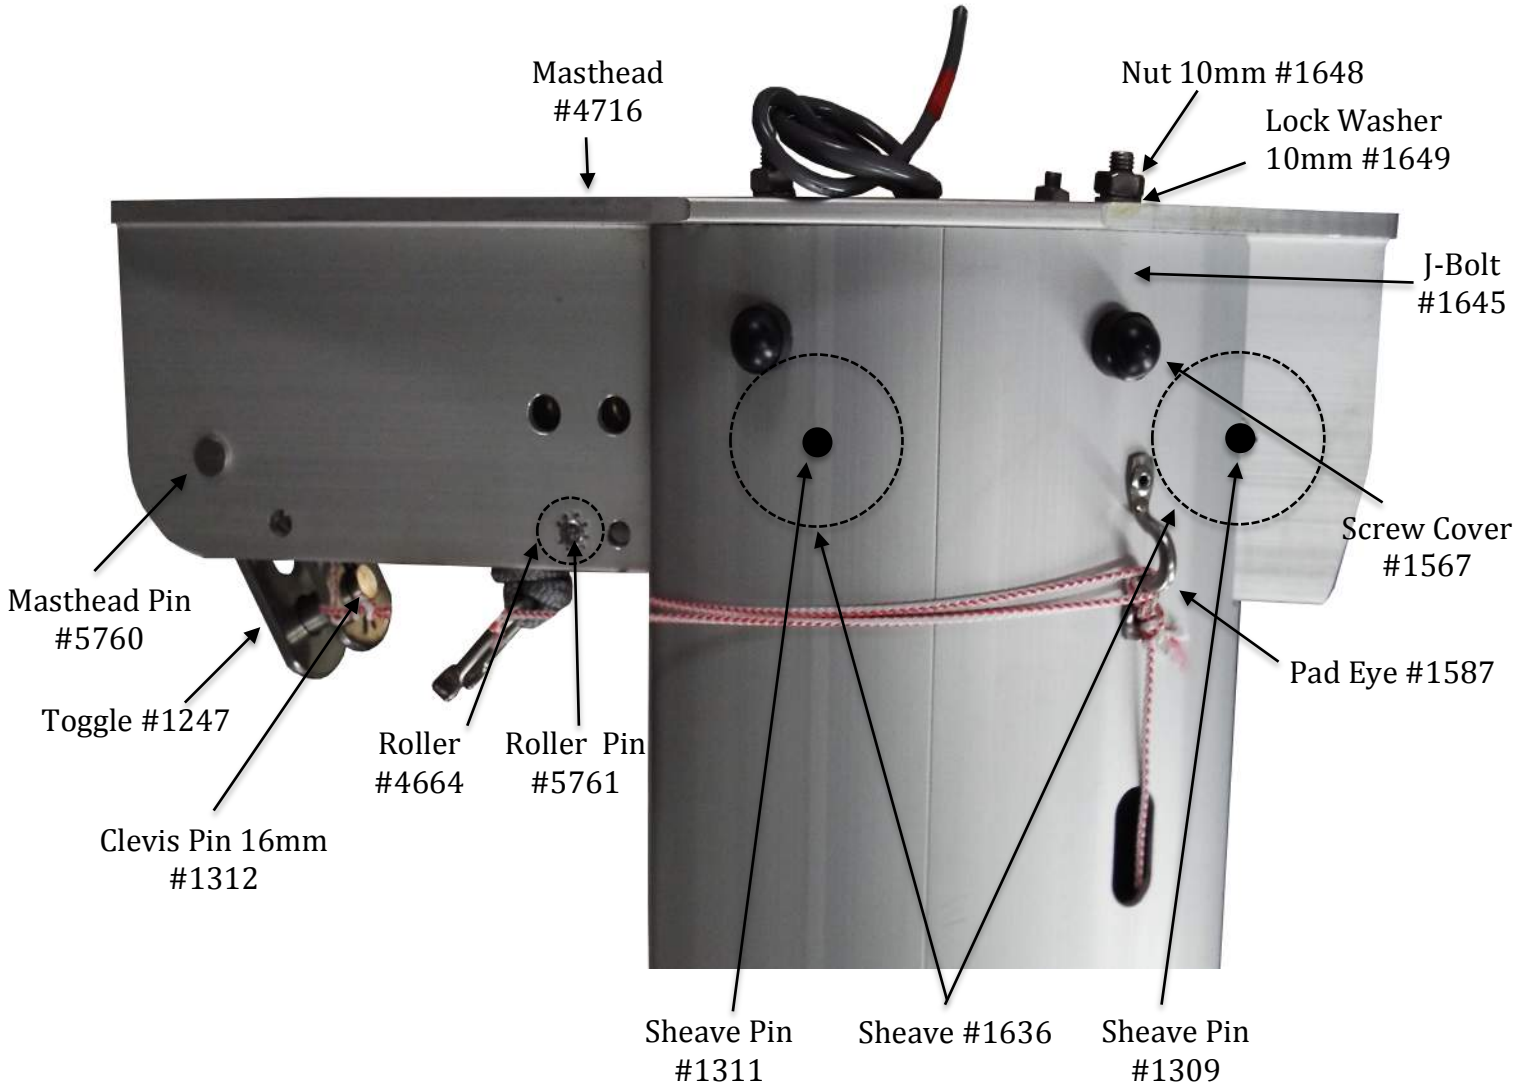

Masthead Assembly #3108IA

US SPARS

OC 45 RF ICW Parts Manual

U.S. SPARS
6320 NW 123rd Place
Gainesville, FL 32653
www.usspars.com
Tel : 386-462-3760
Fax : 386-462-3448

Spinnaker Diverter #3340

- Spi Diverter Body #1550
- Spi Diverter Block #5119
- Screw 8x100mm #5939
- Nut 8mm #1710
- Washer 8mm #1718
- Sheave #1618
- Pin 8x24mm #5823
- Slpit Ring #1451
- Rivet #1359