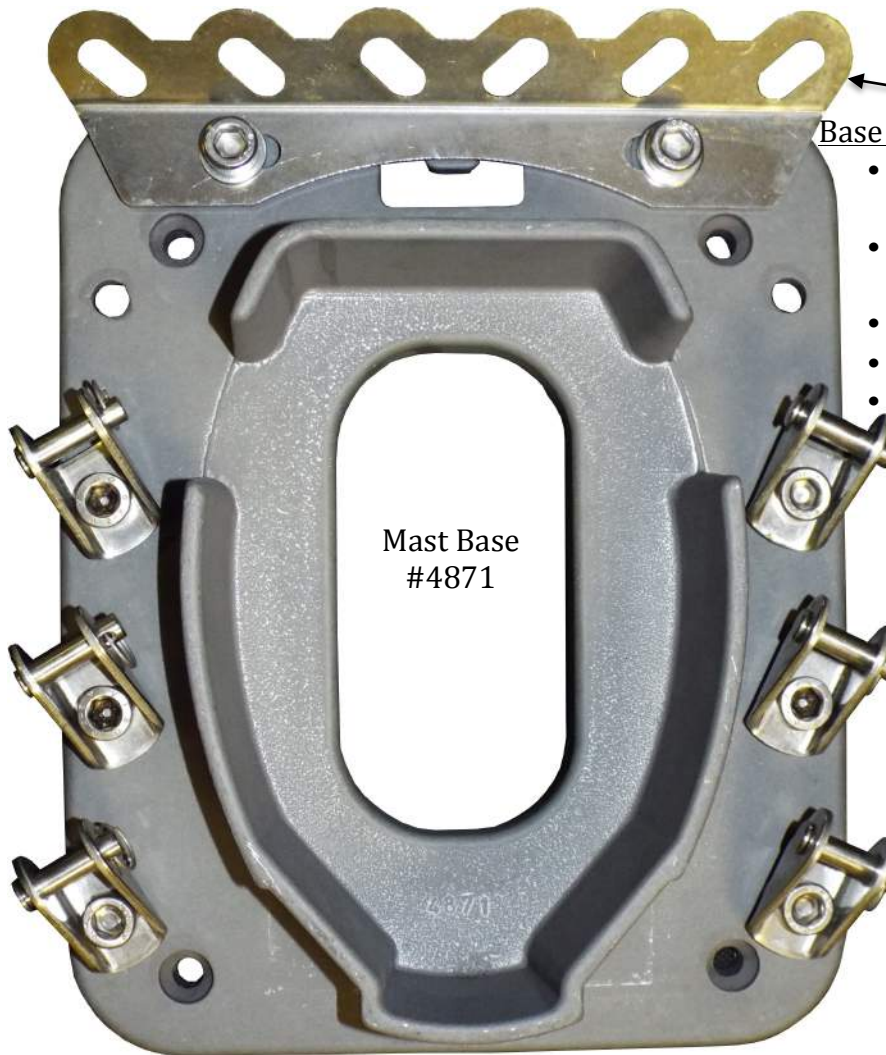

US SPARS

OC 45 RF ICW Parts Manual

U.S. SPARS
6320 NW 123rd Place
Gainesville, FL 32653
www.usspars.com
Tel : 386-462-3760
Fax : 386-462-3448

Mast Step #3628

- Step Support #4125
- Step #4124
- Pin #5856
- Rivet #5390

Cleat #1081

US SPARS

OC 45 RF ICW Parts Manual

U.S. SPARS
6320 NW 123rd Place
Gainesville, FL 32653
www.usspars.com
Tel : 386-462-3760
Fax : 386-462-3448

Base Block Plate #4720E

- Base Block Plate #4720
- Screw 10x25mm #6017
- Washer 10mm #5330
- Nylon Washer #4522
- Nut 10mm #1648