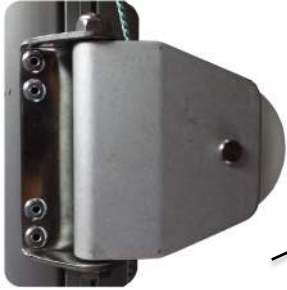

Masthead Assembly #3108IA

US SPARS

OC 45 RF ICW Parts Manual

U.S. SPARS
6320 NW 123rd Place
Gainesville, FL 32653
www.usspars.com
Tel : 386-462-3760
Fax : 386-462-3448

Spinnaker Diverter #3340

- Spi Diverter Body #1550
- Spi Diverter Block #5119
- Screw 8x100mm #5939
- Nut 8mm #1710
- Washer 8mm #1718
- Sheave #1618
- Pin 8x24mm #5823
- Slpit Ring #1451
- Rivet #1359

Deck Eye #4809

Sheave Box #3028

- Sheave Box #1060
- Sheave #1707
- Pin 14x32mm #5816
- Screw #1701

Forestay Tang

- Forestay Tang Casting #5241
- Forestay Attachment #1344
- Pin #5827
- Fender Washer 6mm #5858
- Screw 6x16mm #5819
- Screw 8x20mm #5904
- Screw 8x20mm #87