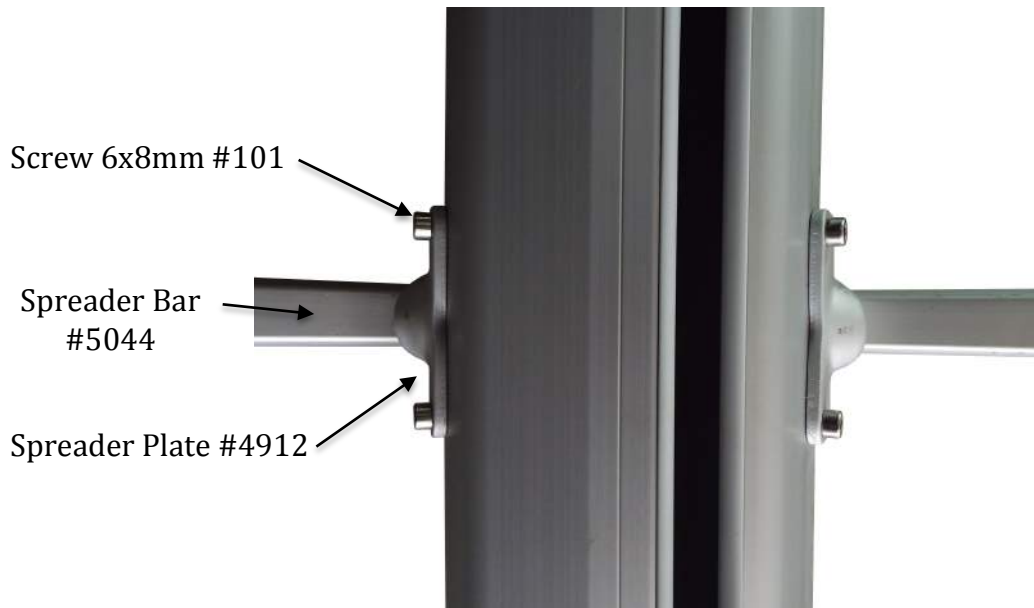

Screw 6x8mm #101

Spreader Bar
#5044

Spreader Plate #4912

Upper Spreader Tip #3115

- Spreader Tip #1670
- Screw 6x60mm #5900
- Spread Hook #4235
- Pack Washer 6mm #5894
- Screw 6x50mm #86
- Washer 6mm #1752
- Nut 6mm #88