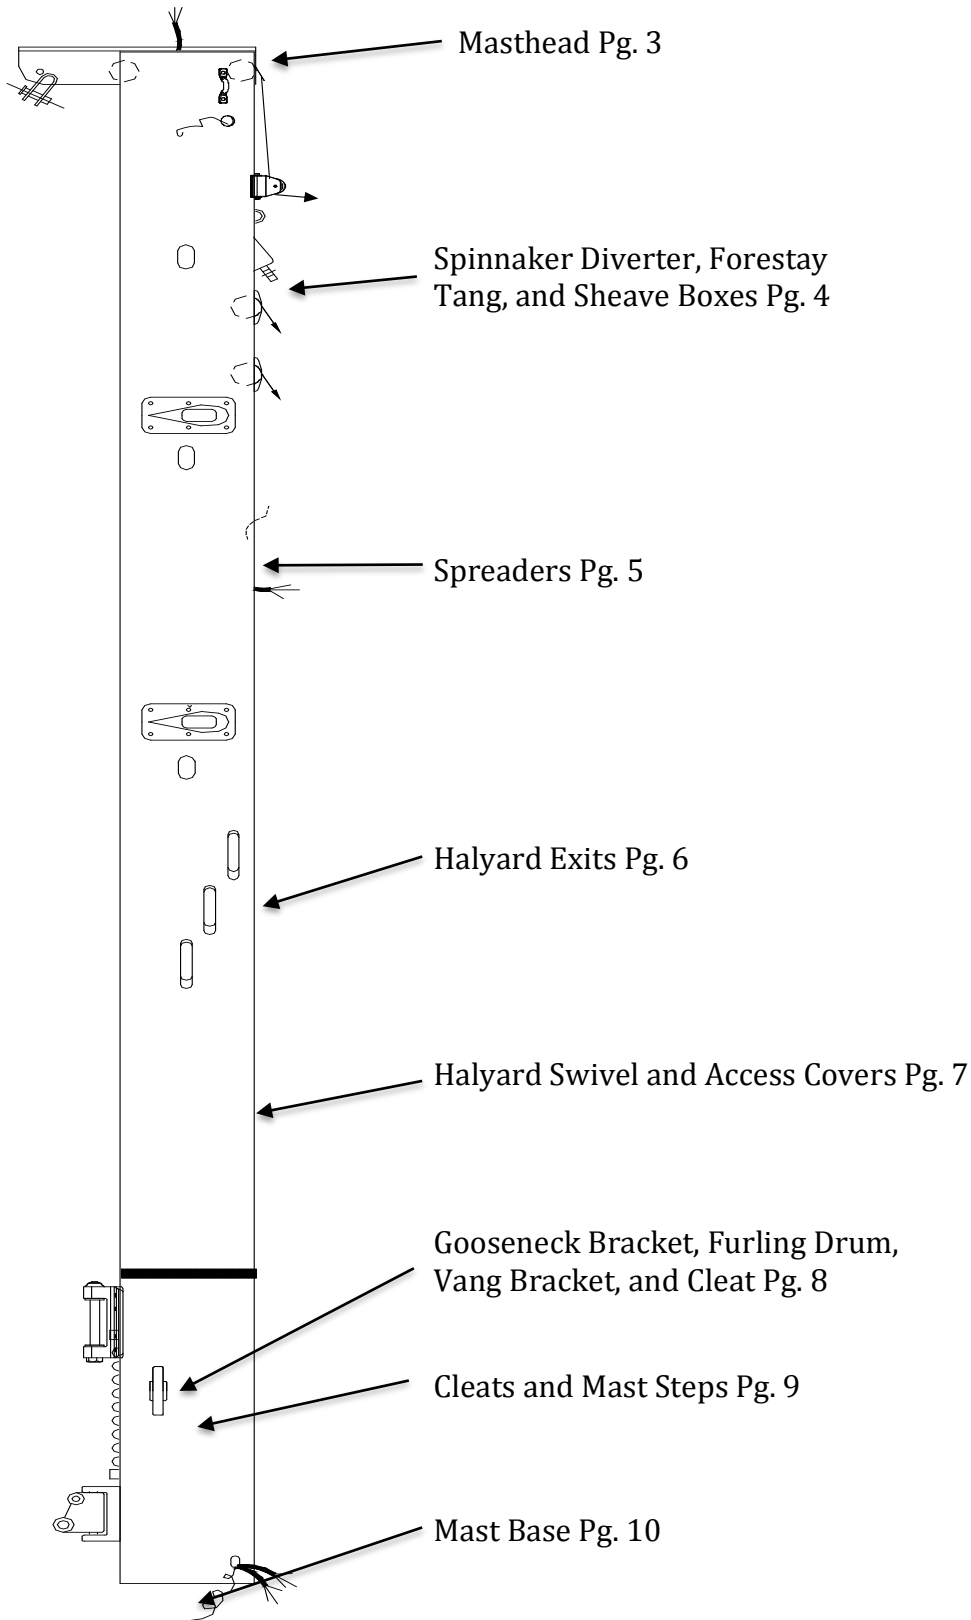

US SPARS

OC 45 RF ICW Parts Manual

U.S. SPARS
6320 NW 123rd Place
Gainesville, FL 32653
www.usspars.com
Tel : 386-462-3760
Fax : 386-462-3448