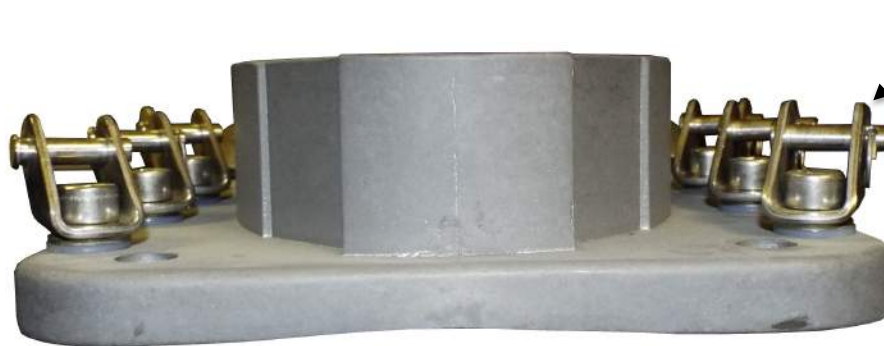

Cleat #1081

US SPARS

OC 45 RF ICW Parts Manual

U.S. SPARS
6320 NW 123rd Place
Gainesville, FL 32653
www.usspars.com
Tel : 386-462-3760
Fax : 386-462-3448

Base Block Plate #4720E

- Base Block Plate #4720
- Screw 10x25mm #6017
- Washer 10mm #5330
- Nylon Washer #4522
- Nut 10mm #1648

Mast Base
#4871

Mast Step Toggle
#5877