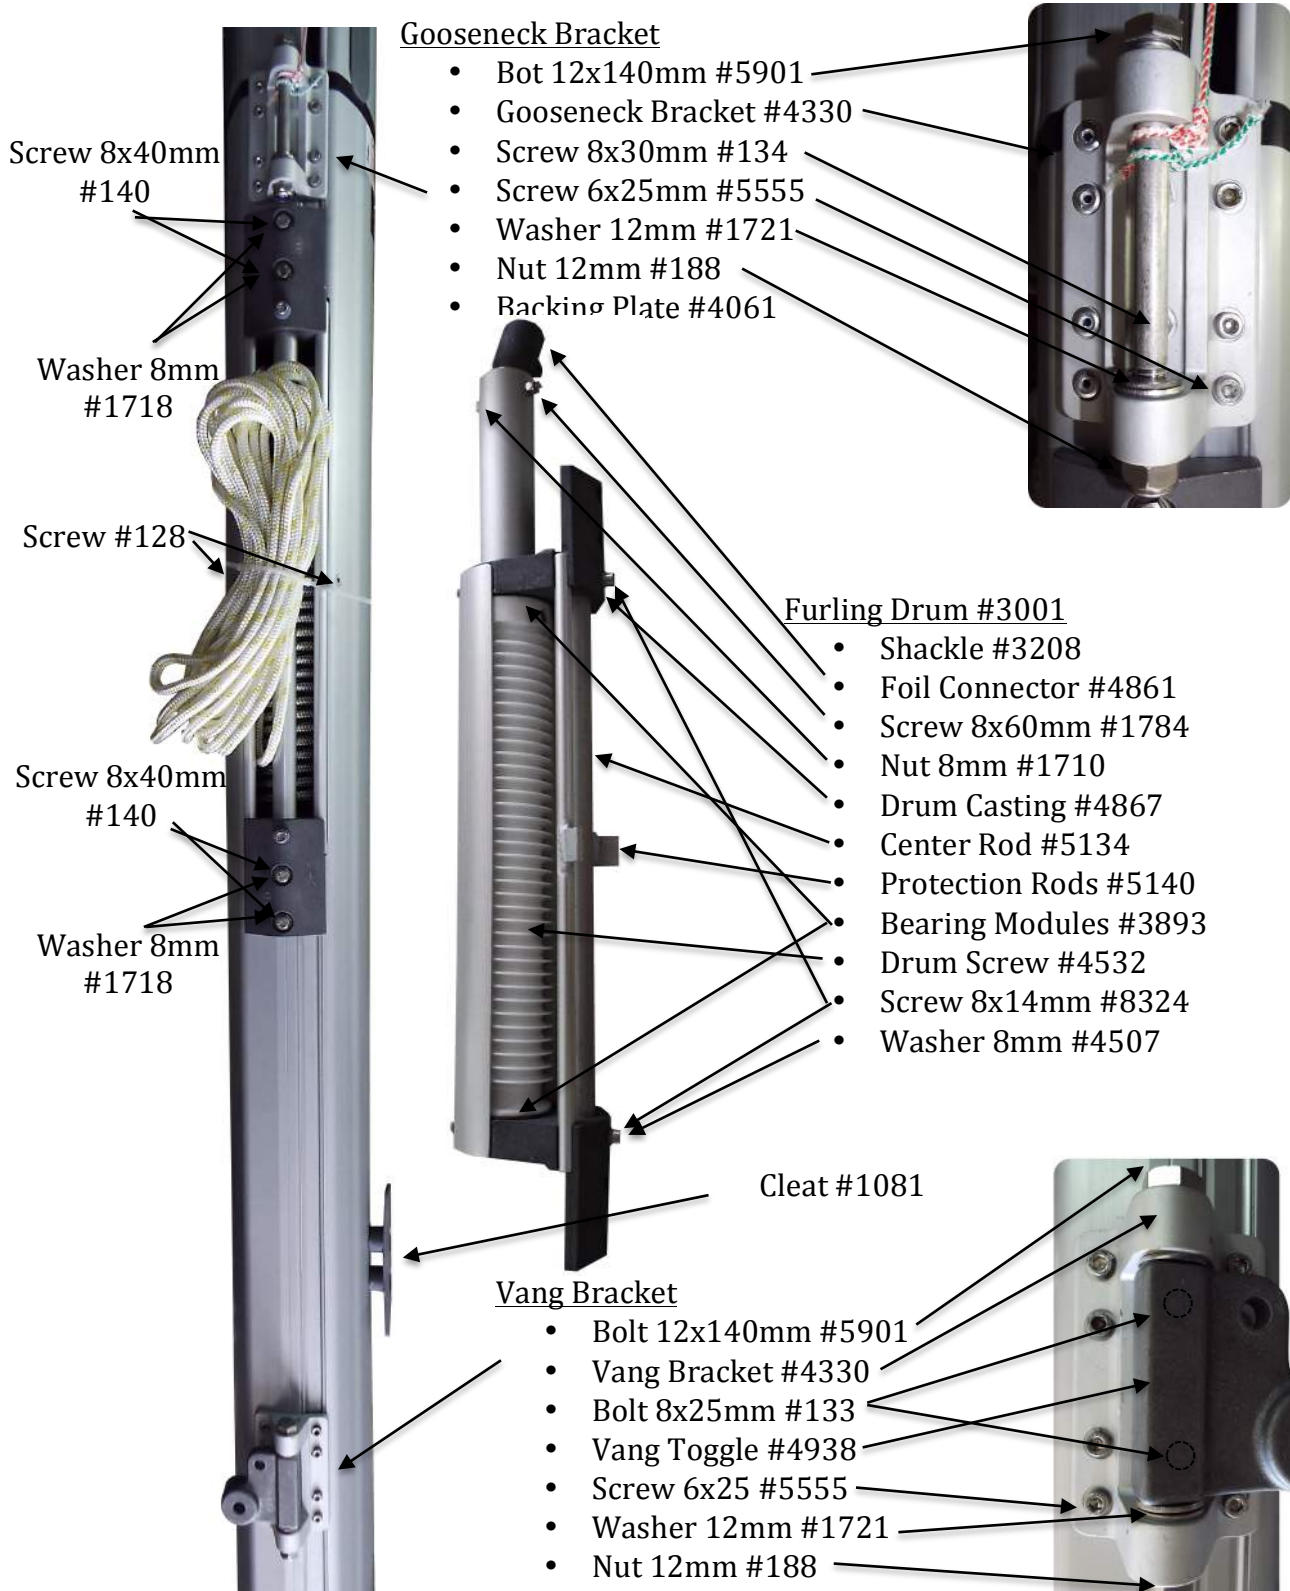

Screw 6x6mm #5951

Access Plate #4397

Screw 6x6mm #5951

Access Plate #4397

US SPARS

OC 45 RF ICW Parts Manual

U.S. SPARS
 6320 NW 123rd Place
 Gainesville, FL 32653
www.usspars.com
 Tel : 386-462-3760
 Fax : 386-462-3448