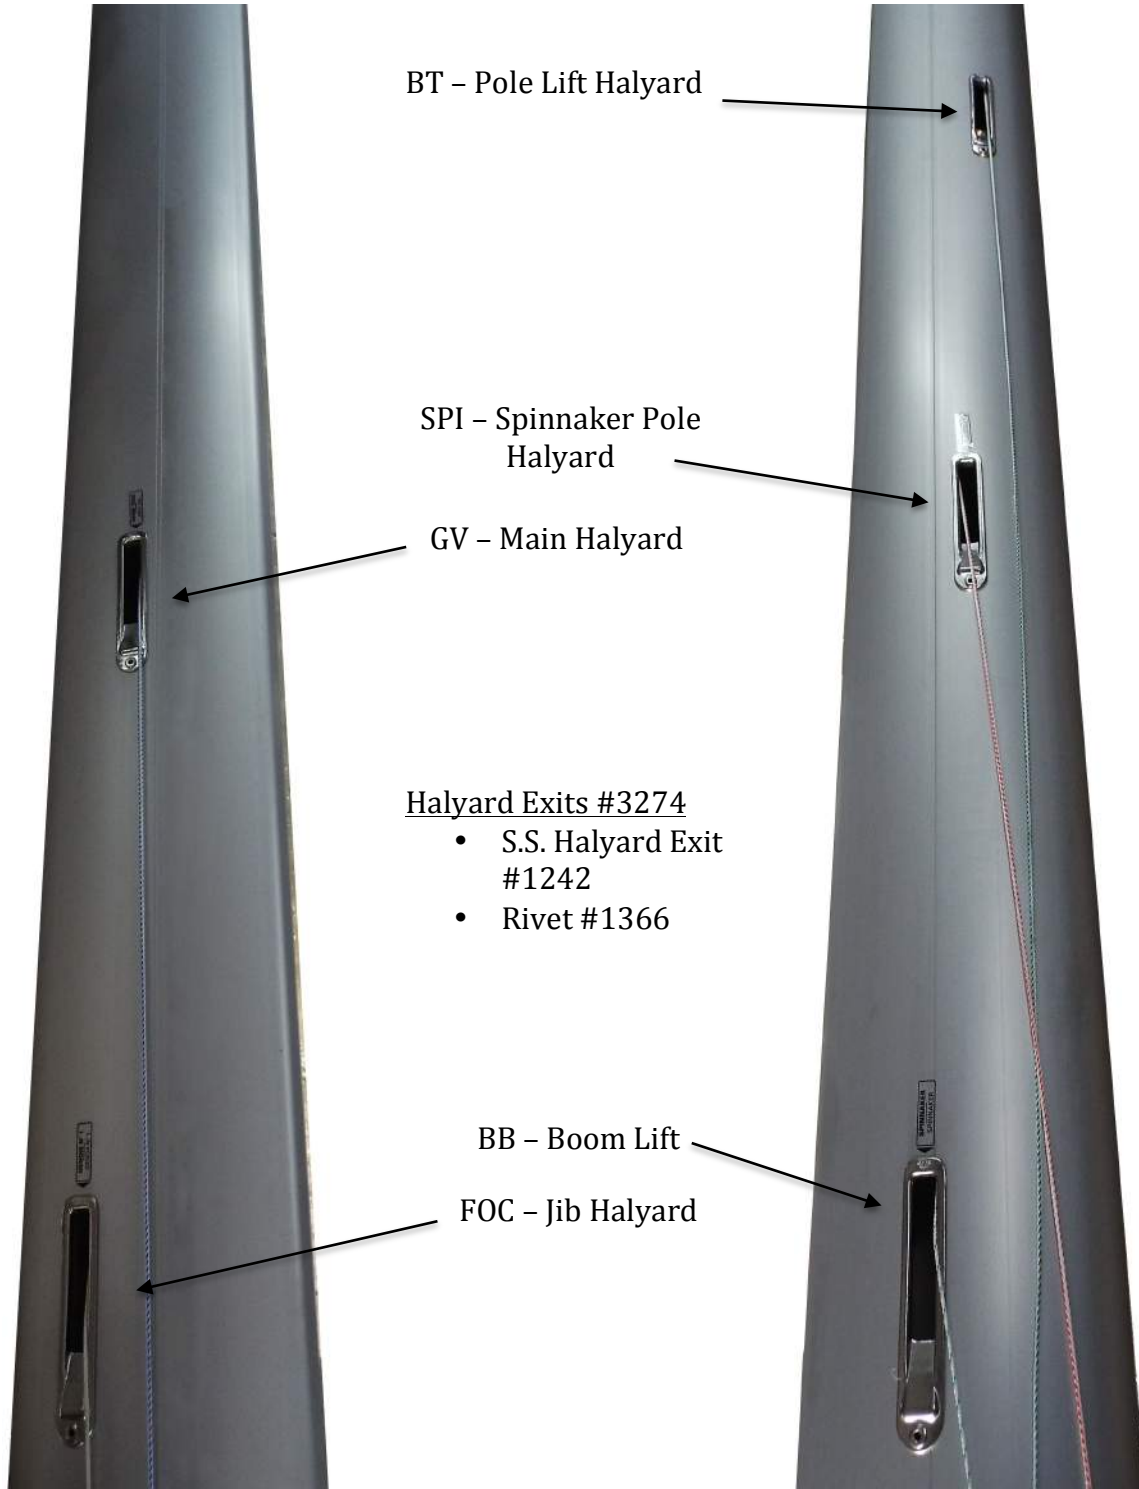

US SPARS

OC 45 RF ICW Parts Manual

U.S. SPARS
6320 NW 123rd Place
Gainesville, FL 32653
www.usspars.com
Tel : 386-462-3760
Fax : 386-462-3448

Port Side Halyard Exits

Starboard Side Halyard Exits