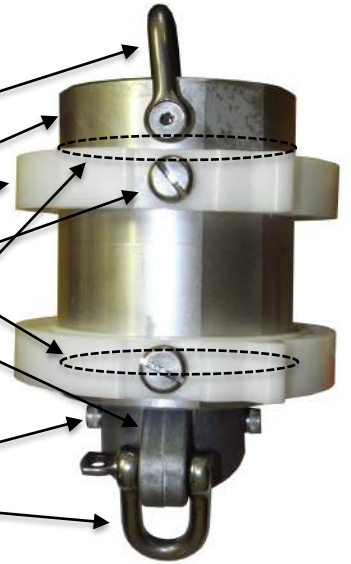

Screw 6x8mm #101

Spreader Bar
#5044

Spreader Plate #4912

Lower Spreader Tip #3806

- Spreader Tip #4138
- Pin 16x80mm #1325
- Pin 12x80mm #1326
- Split Pin #1776
- Screw 8x55mm #5925
- Washer 8mm #1718
- Nut 8mm #1710

US SPARS

OC 45 RF ICW Parts Manual

U.S. SPARS
6320 NW 123rd Place
Gainesville, FL 32653
www.usspars.com
Tel : 386-462-3760
Fax : 386-462-3448

Port Side Halyard Exits

Starboard Side Halyard Exits

US SPARS

OC 45 RF ICW Parts Manual

U.S. SPARS
6320 NW 123rd Place
Gainesville, FL 32653
www.usspars.com
Tel : 386-462-3760
Fax : 386-462-3448

Halyard Swivel #3159

- Shackle #4930
- Swivel Body #5184
- Spacer #4512
- Screw 8x16mm #6078
- Bearing Module #3893
- Internal Body #4033
- Circlips #26
- Plastic Washer #137
- Screw 6x10mm #76
- Shackle #4803

Screw 6x6mm #5951

Access Plate #4397

Screw 6x6mm #5951

Access Plate #4397

US SPARS

OC 45 RF ICW Parts Manual

U.S. SPARS
 6320 NW 123rd Place
 Gainesville, FL 32653
www.usspars.com
 Tel : 386-462-3760
 Fax : 386-462-3448