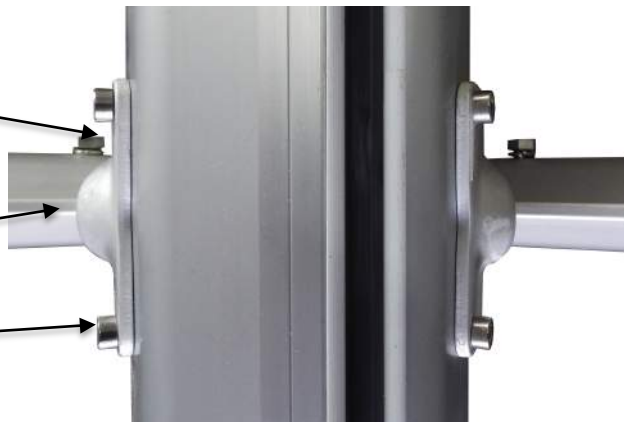

Sheave Box #3036

- Sheave Box #1058
- Mark Pin #1273
- Sheave #1618
- Rivet #1369

Fairlead #4976

Spreader Plate
#4912

Spreader Bar
#5044

Screw 6x8mm
#101

Lower Spreader Tip #3111

- Spreader Tip #1155
- Pin 16x80mm #1325
- Pin 12x80mm #1326
- Split Pin #1776
- Screw 8x55mm #5925
- Washer 8mm #1718
- Nyloc Nut 8mm #1710