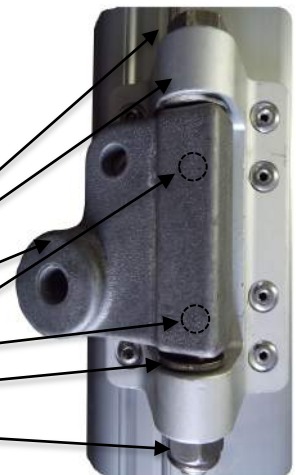

Vang Bracket

- Bolt 12x140mm #5901
- Vang Bracket #4330
- Vang Toggle #4938
- Screw 8x30mm #134
- Washer 12mm #1721
- Nut 12mm #188
- Backing Plate #4061