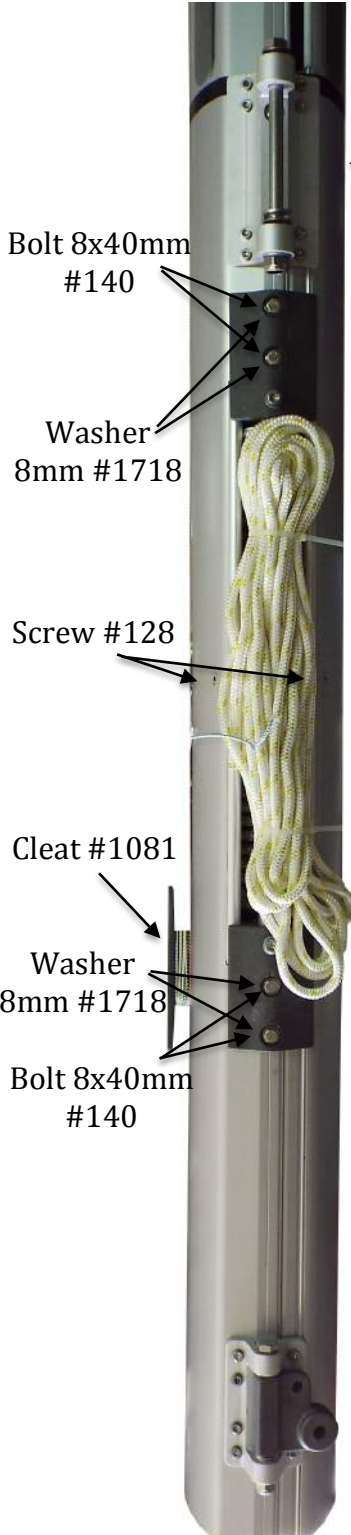

Spreader Plate
#4912

Spreader Bar
#5044

Screw 6x8mm
#101

Upper Spreader Tip #3115

- Spreader Tip #1670
- Spreader End Hook #4235
- Screw 6x60mm #5900
- Pack Washer 6mm #5894
- Screw 6x50mm #86
- Washer 6mm #1752
- Nyloc Nut 6mm #88

Screw 6x6mm #5951

Access Plate #4397

Screw 6x6mm #5951

Access Plate #4397

US SPARS

Jeanneau 44 RF Parts Manual

U.S. SPARS
 6320 NW 123rd Place
 Gainesville, FL 32653
www.usspars.com
 Tel : 386-462-3760
 Fax : 386-462-3448

Bolt 8x40mm #140

Washer 8mm #1718

Screw #128

Cleat #1081

Washer 8mm #1718

Bolt 8x40mm #140

Gooseneck Bracket

- Bolt 14x200mm #5905
- Bolt 8x30 #134
- Gooseneck Bracket #4349
- Screw 6x25mm #5555
- Washer 14mm #127
- Nut 14mm #124
- Backing Plate #4318