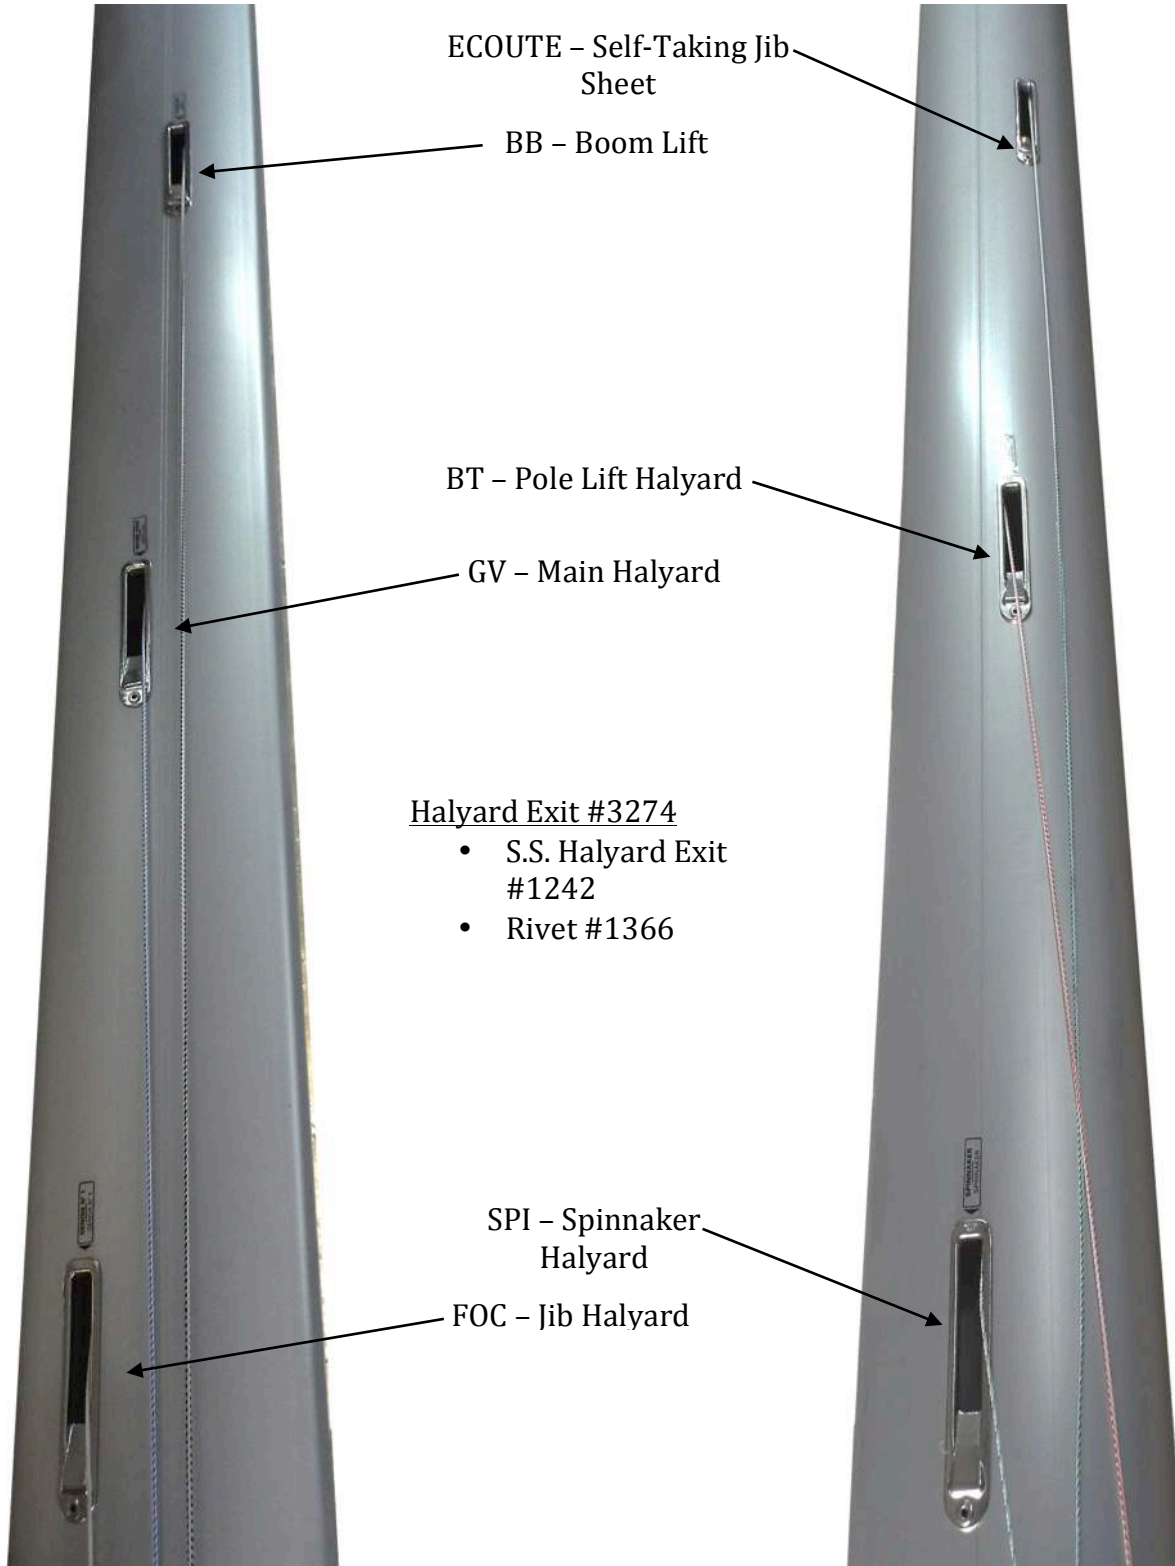

US SPARS

Jeanneau 44 RF Parts Manual

U.S. SPARS
6320 NW 123rd Place
Gainesville, FL 32653
www.usspars.com
Tel : 386-462-3760
Fax : 386-462-3448

Port Side Halyard Exits

Starboard Side Halyard Exits