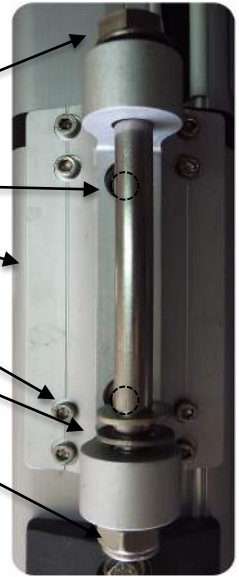

Screw 6x6mm #5951

Access Plate #4397

Screw 6x6mm #5951

Access Plate #4397

US SPARS

Jeanneau 44 RF Parts Manual

U.S. SPARS
 6320 NW 123rd Place
 Gainesville, FL 32653
www.usspars.com
 Tel : 386-462-3760
 Fax : 386-462-3448

Bolt 8x40mm #140

Washer 8mm #1718

Screw #128

Cleat #1081

Washer 8mm #1718

Bolt 8x40mm #140

Gooseneck Bracket

- Bolt 14x200mm #5905
- Bolt 8x30 #134
- Gooseneck Bracket #4349
- Screw 6x25mm #5555
- Washer 14mm #127
- Nut 14mm #124
- Backing Plate #4318

Furling Drum #3001

- Shackle #3208
- Foil Connector #4861
- Screw 8x60mm #1784
- Nut 8mm #1710
- Drum Casting #4867
- Center Rod #5134
- Protection Rods #5140
- Bearing Modules #3893
- Drum Screw #4532
- Screw 8x14mm #8324
- Washer 8mm #4507

Base Block Plate #4720E

- Base Block Plate #4720
- Screw 10x25mm #6017
- Washer 10mm #5330
- Washer 10mm #4522
- Nut 10mm #1648

Mast Base #4871

Stud Pin #4810
With Nut #1648