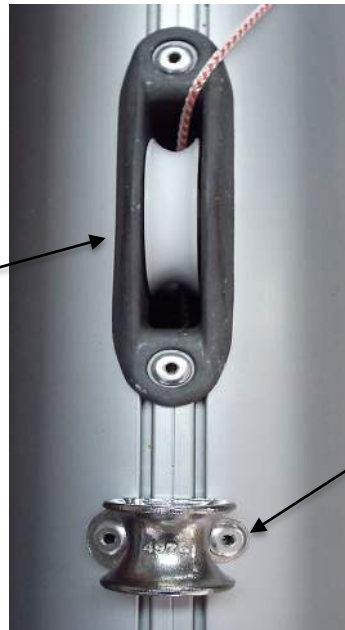

Spreader Plate
#4912

Spreader Bar
#5044

Screw 6x8mm
#101

Upper Spreader Tip #3115

- Spreader Tip #1670
- Spreader End Hook #4235
- Screw 6x60mm #5900
- Pack Washer 6mm #5894
- Screw 6x50mm #86
- Washer 6mm #1752
- Nyloc Nut 6mm #88

Sheave Box #3036

- Sheave Box #1058
- Mark Pin #1273
- Sheave #1618
- Rivet #1369

Fairlead #4976

Spreader Plate
#4912

Spreader Bar
#5044

Screw 6x8mm
#101

Lower Spreader Tip #3111

- Spreader Tip #1155
- Pin 16x80mm #1325
- Pin 12x80mm #1326
- Split Pin #1776
- Screw 8x55mm #5925
- Washer 8mm #1718
- Nyloc Nut 8mm #1710