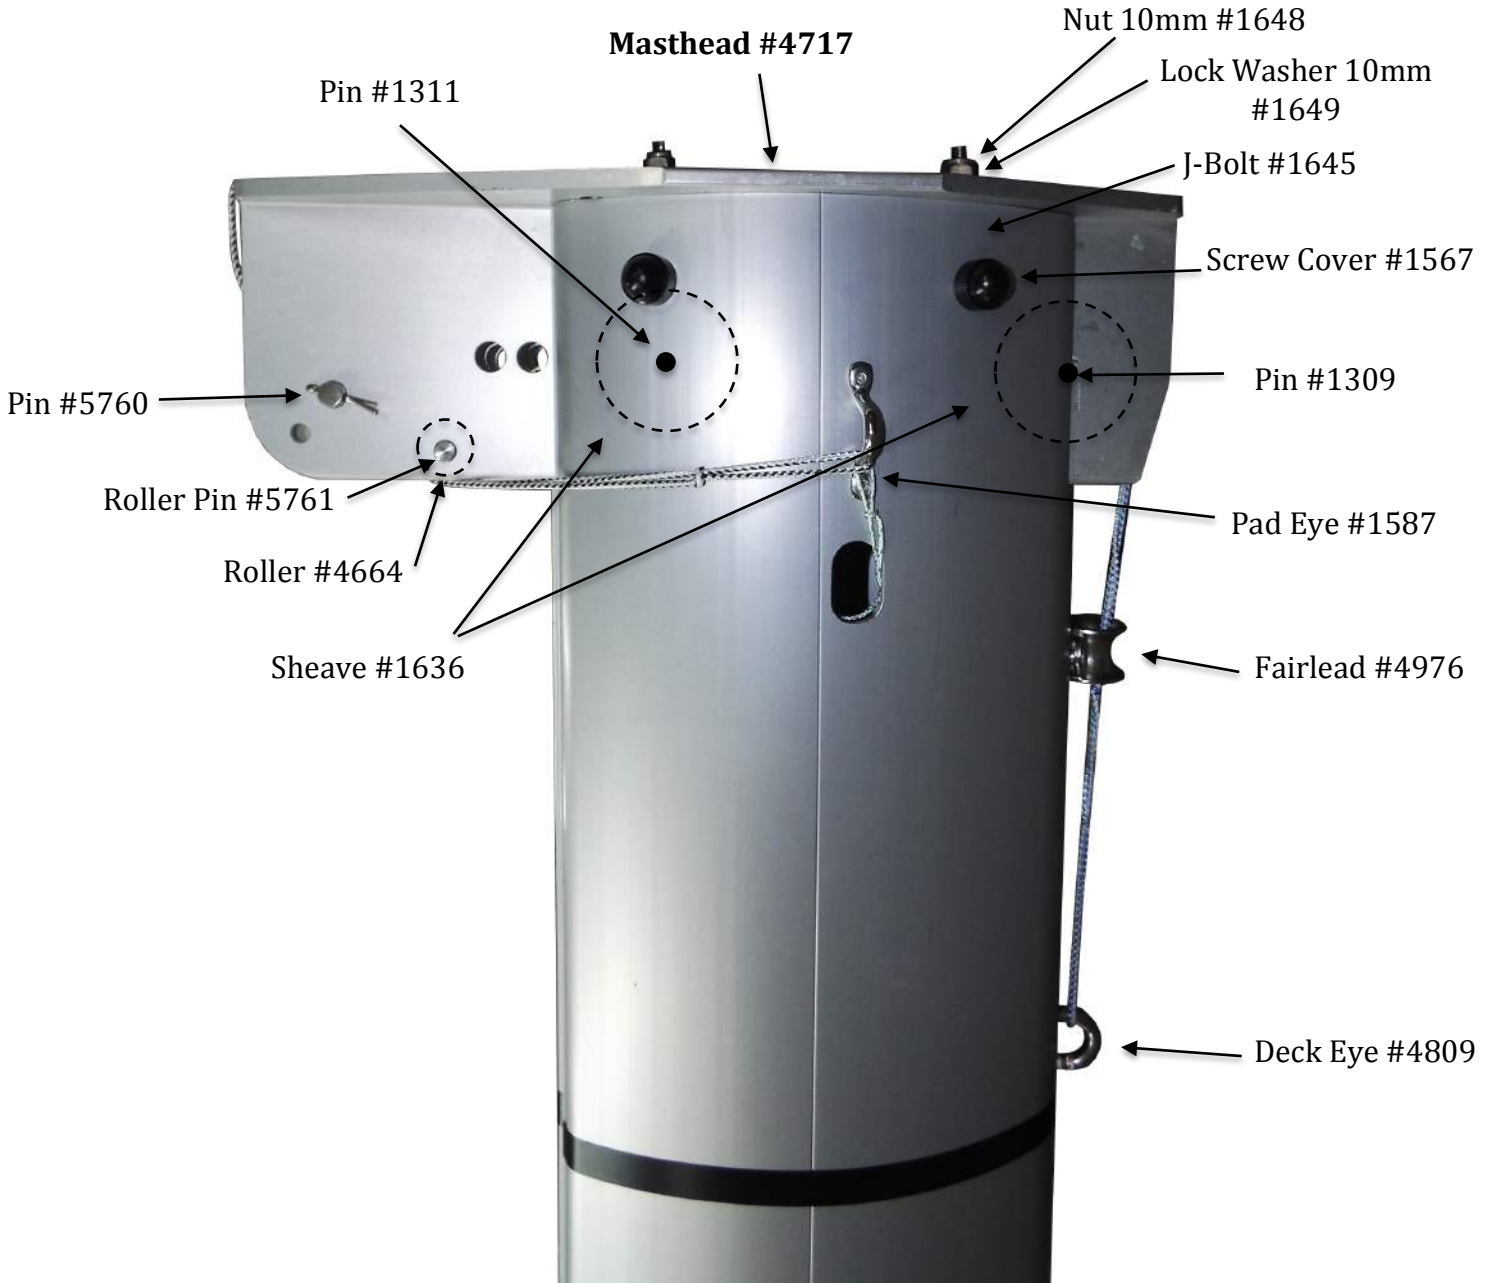

US SPARS

Jeanneau 44 RF Parts Manual

U.S. SPARS
6320 NW 123rd Place
Gainesville, FL 32653
www.usspars.com
Tel : 386-462-3760
Fax : 386-462-3448