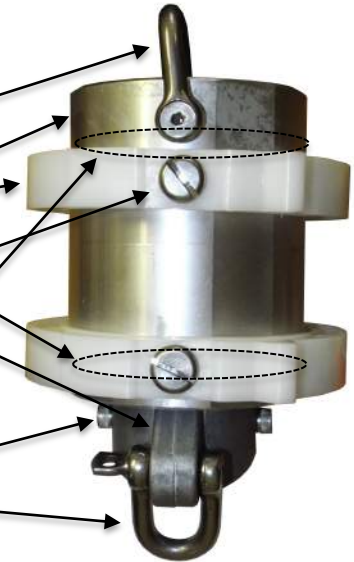

US SPARS

Jeanneau 44 RF Parts Manual

U.S. SPARS
6320 NW 123rd Place
Gainesville, FL 32653
www.usspars.com
Tel : 386-462-3760
Fax : 386-462-3448

Port Side Halyard Exits

Starboard Side Halyard Exits

US SPARS

Jeanneau 44 RF Parts Manual

U.S. SPARS
6320 NW 123rd Place
Gainesville, FL 32653
www.usspars.com
Tel : 386-462-3760
Fax : 386-462-3448

Halyard Swivel #3159

- Shackle #4930
- Swivel Body #5184
- Spacer #4512
- Screw 8x16mm #6078
- Bearing Module #3893
- Internal Body #4033
- Circlips #26
- Plastic Washer #137
- Screw 6x10mm #76
- Shackle #4803