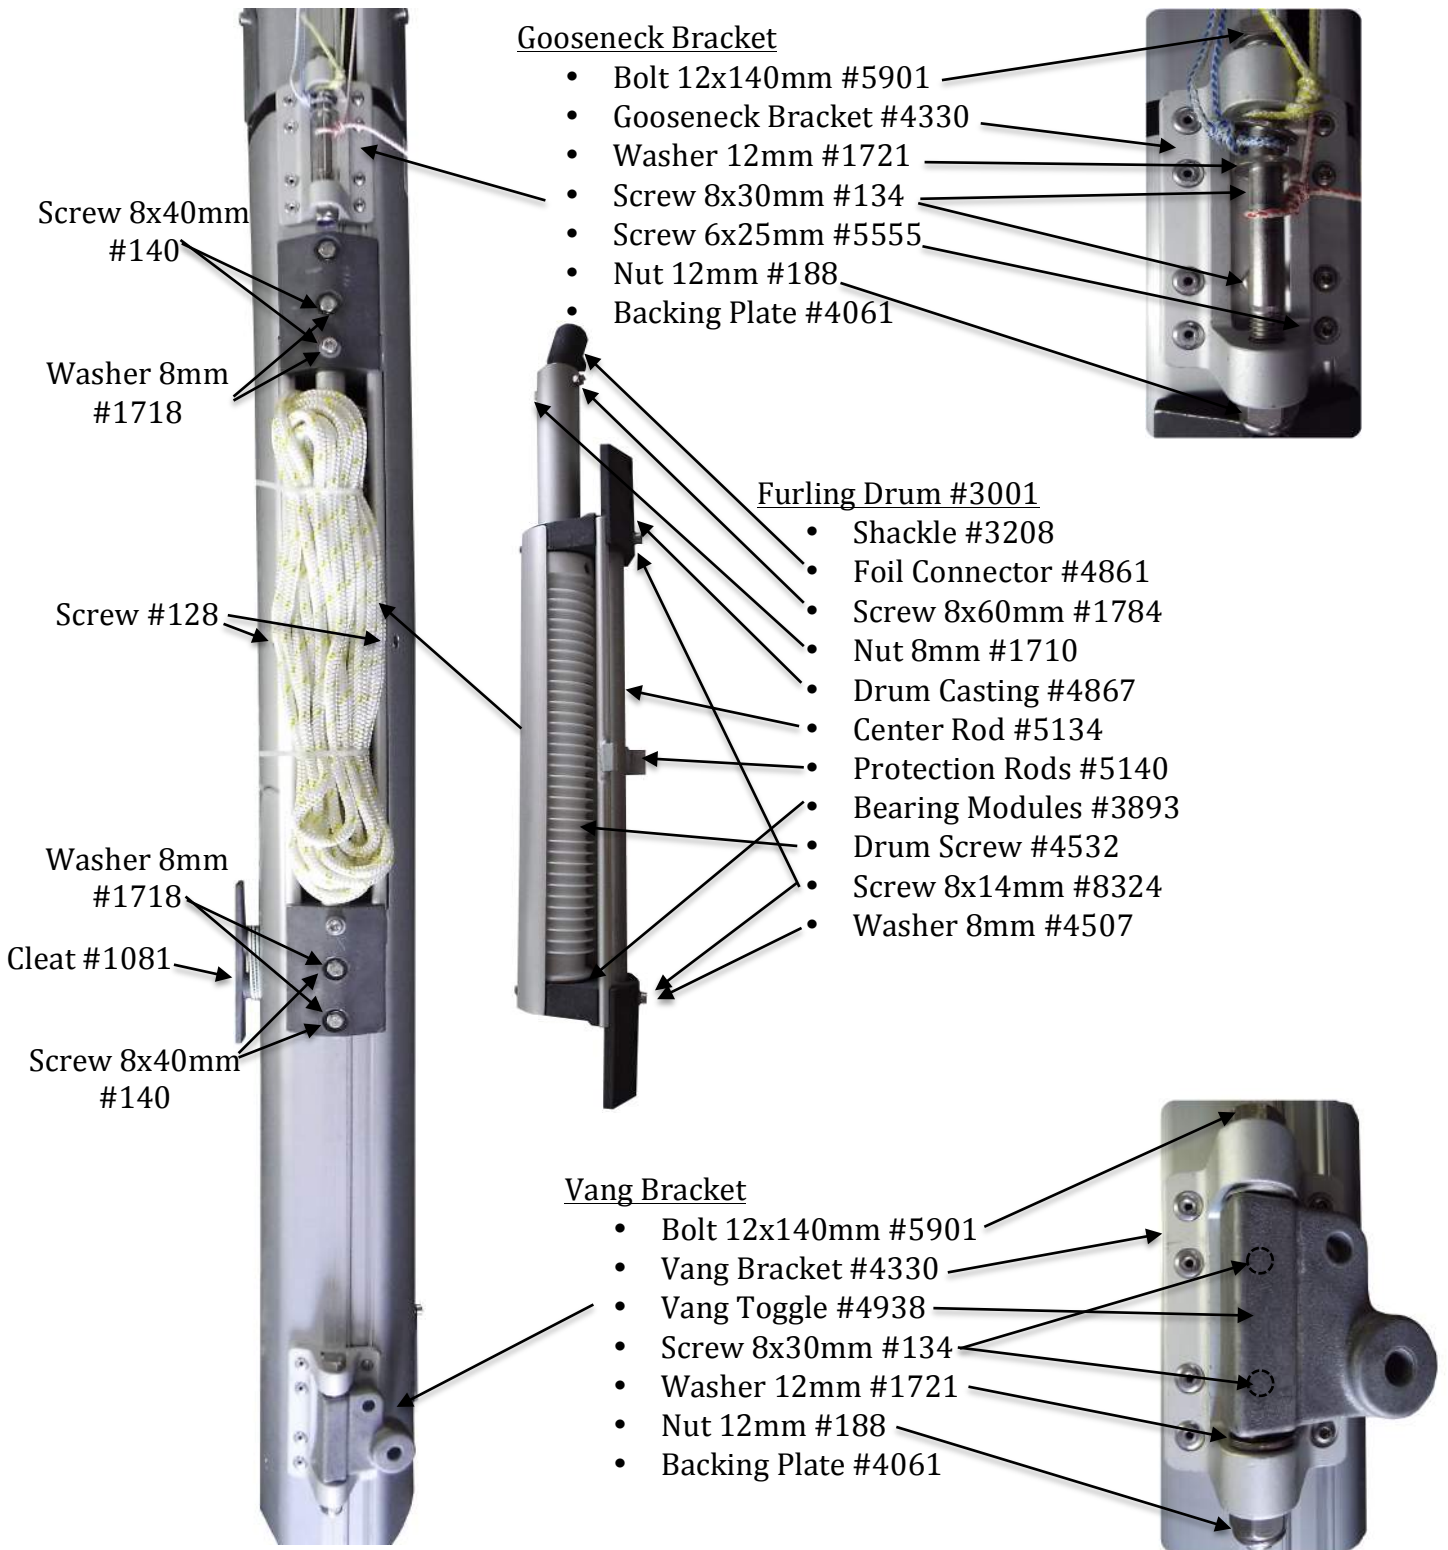

Screw 6x6mm #5951

Access Plates #4397

Screw 6x6mm #5951

Access Plates #4397

US SPARS

Jeanneau 41 RF Parts Manual

U.S. SPARS
 6320 NW 123rd Place
 Gainesville, FL 32653
www.usspars.com
 Tel : 386-462-3760
 Fax : 386-462-3448

Mast Base #4873

Stud Pin #4810

Stud Pin #4810
With Nut #1648