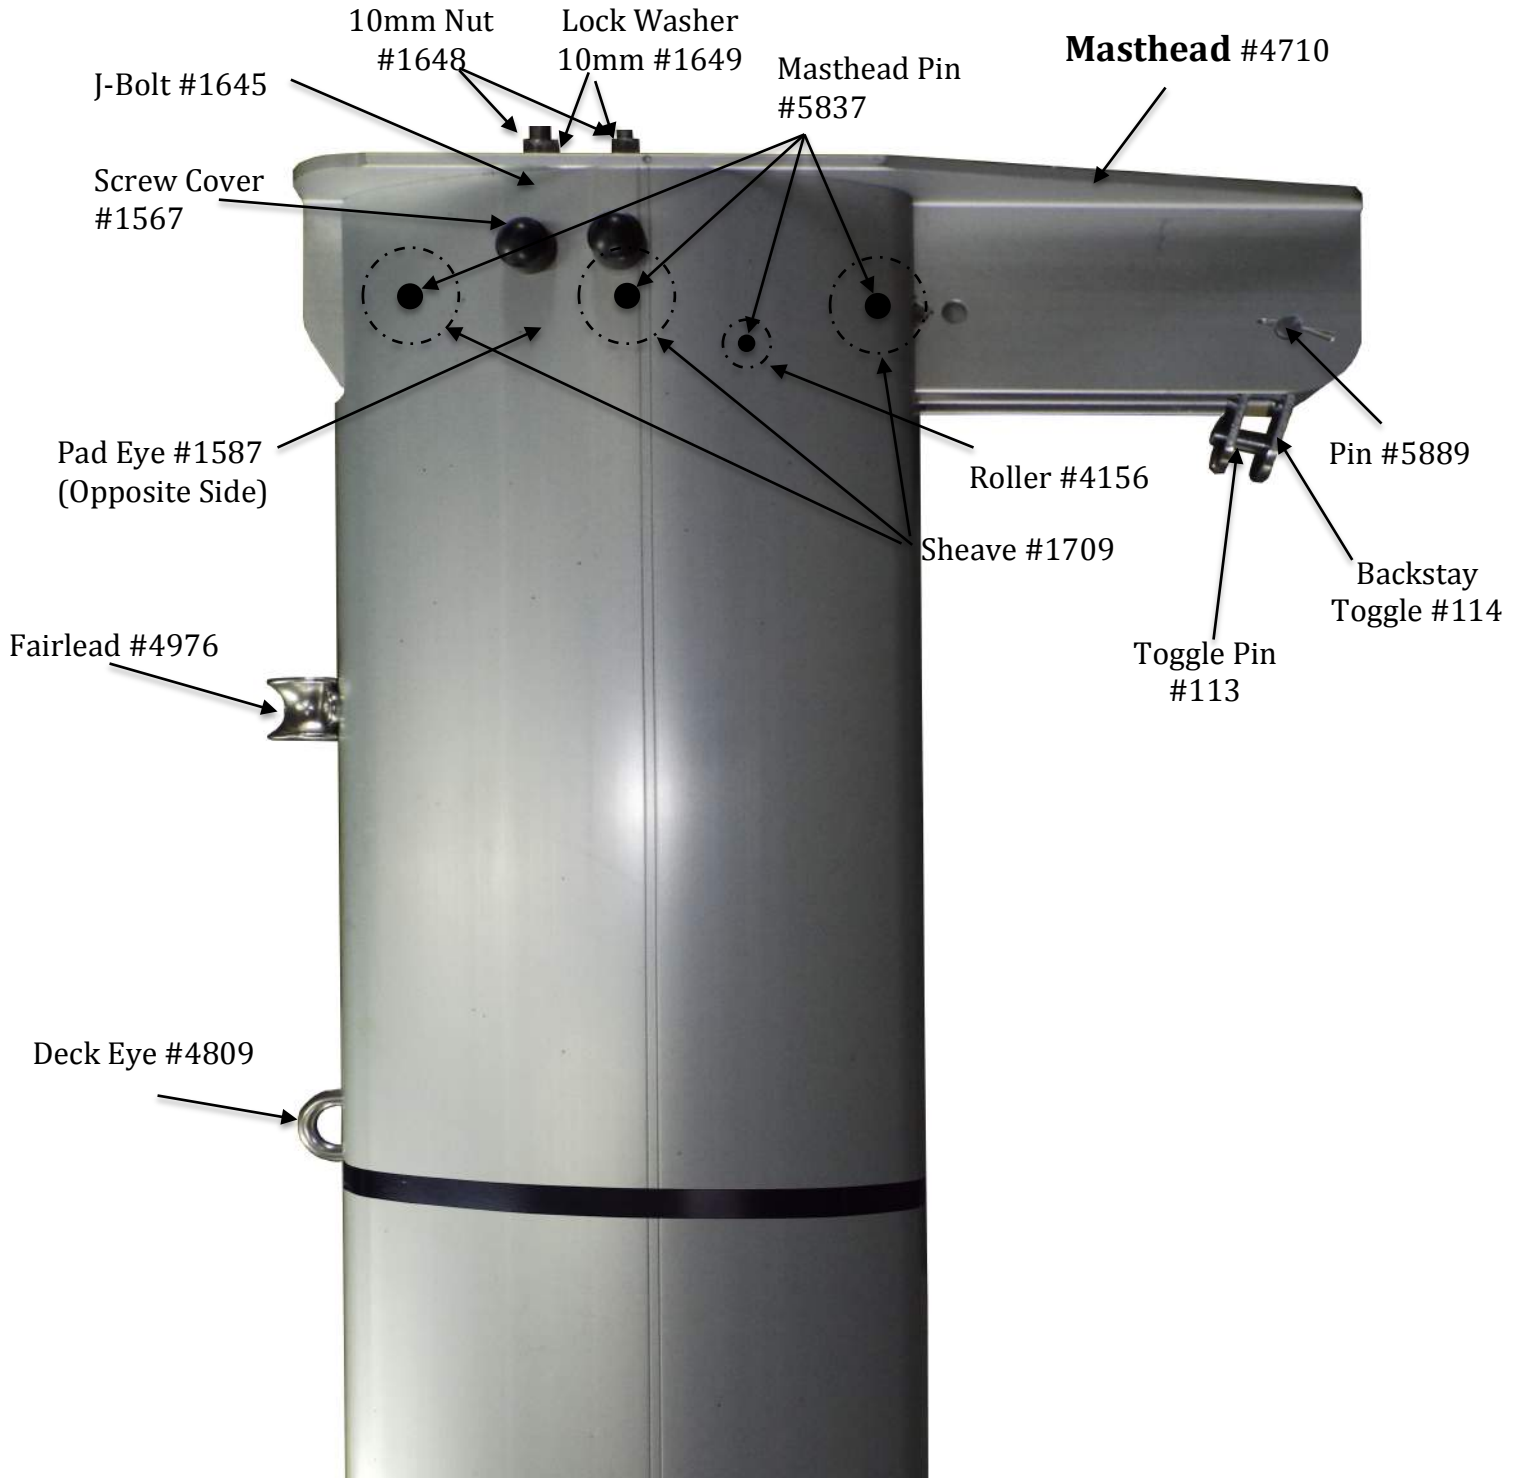

US SPARS

Jeanneau 41 RF Parts Manual

U.S. SPARS
6320 NW 123rd Place
Gainesville, FL 32653
www.usspars.com
Tel : 386-462-3760
Fax : 386-462-3448