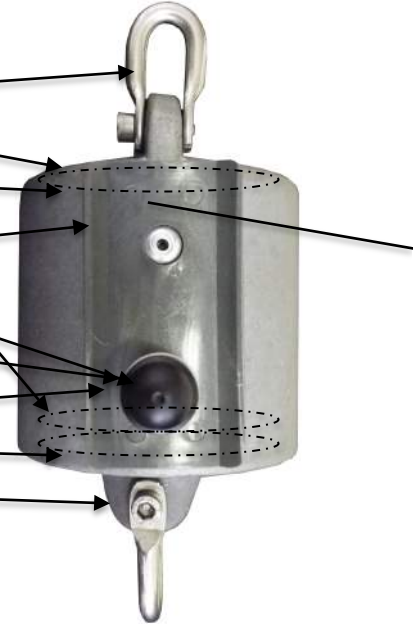

Fairlead #4976

Spreader Plate
#4912

Spreader Bar
#5044

Screw 6x8mm
#101

Lower Spreader Tip #3111

- Spreader Tip #1155
- Pin 16x80mm #1325
- Pin 12x80mm #1326
- Split Pin #1776
- Screw 8x55mm #5925
- Washer 8mm #1718
- Nyloc Nut 8mm #1710

US SPARS

Jeanneau 41 RF Parts Manual

U.S. SPARS
6320 NW 123rd Place
Gainesville, FL 32653
www.usspars.com
Tel : 386-462-3760
Fax : 386-462-3448

Port Side Halyard Exits

Starboard Side Halyard Exits

US SPARS

Jeanneau 41 RF Parts Manual

U.S. SPARS
6320 NW 123rd Place
Gainesville, FL 32653
www.usspars.com
Tel : 386-462-3760
Fax : 386-462-3448

Halyard Swivel #3164

- Shackle #3168
- Swivel Casting #15
- Bearing Module #3893
- Wedge Spacer #23
- Bushing #4617
- Screw 8x25mm #133
- Screw Cover #1566
- Circlips #26
- Inner Casting #13