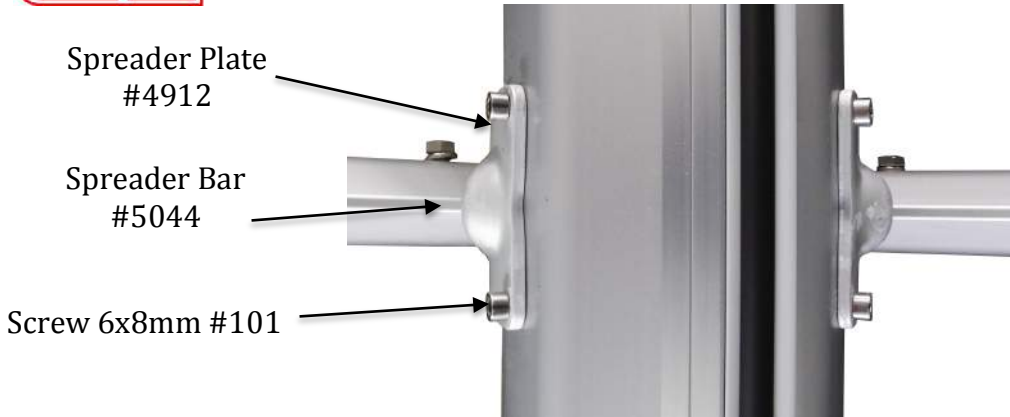

US SPARS

Jeanneau 41 RF Parts Manual

U.S. SPARS
6320 NW 123rd Place
Gainesville, FL 32653
www.usspars.com
Tel : 386-462-3760
Fax : 386-462-3448

Spreader Plate
#4912

Spreader Bar
#5044

Screw 6x8mm #101

Upper Spreader Tip #3115

- Spreader Tip #1670
- Spreader End Hook #4235
- Screw 6x60mm #5900
- Pack Washer 6mm #5894
- Screw 6x50mm #86
- Washer 6mm #1752
- Nut 6mm #88

Sheave Box #3036

- Sheave Box #1058
- Mark Pin #1273
- Sheave #1618
- Rivet #1369