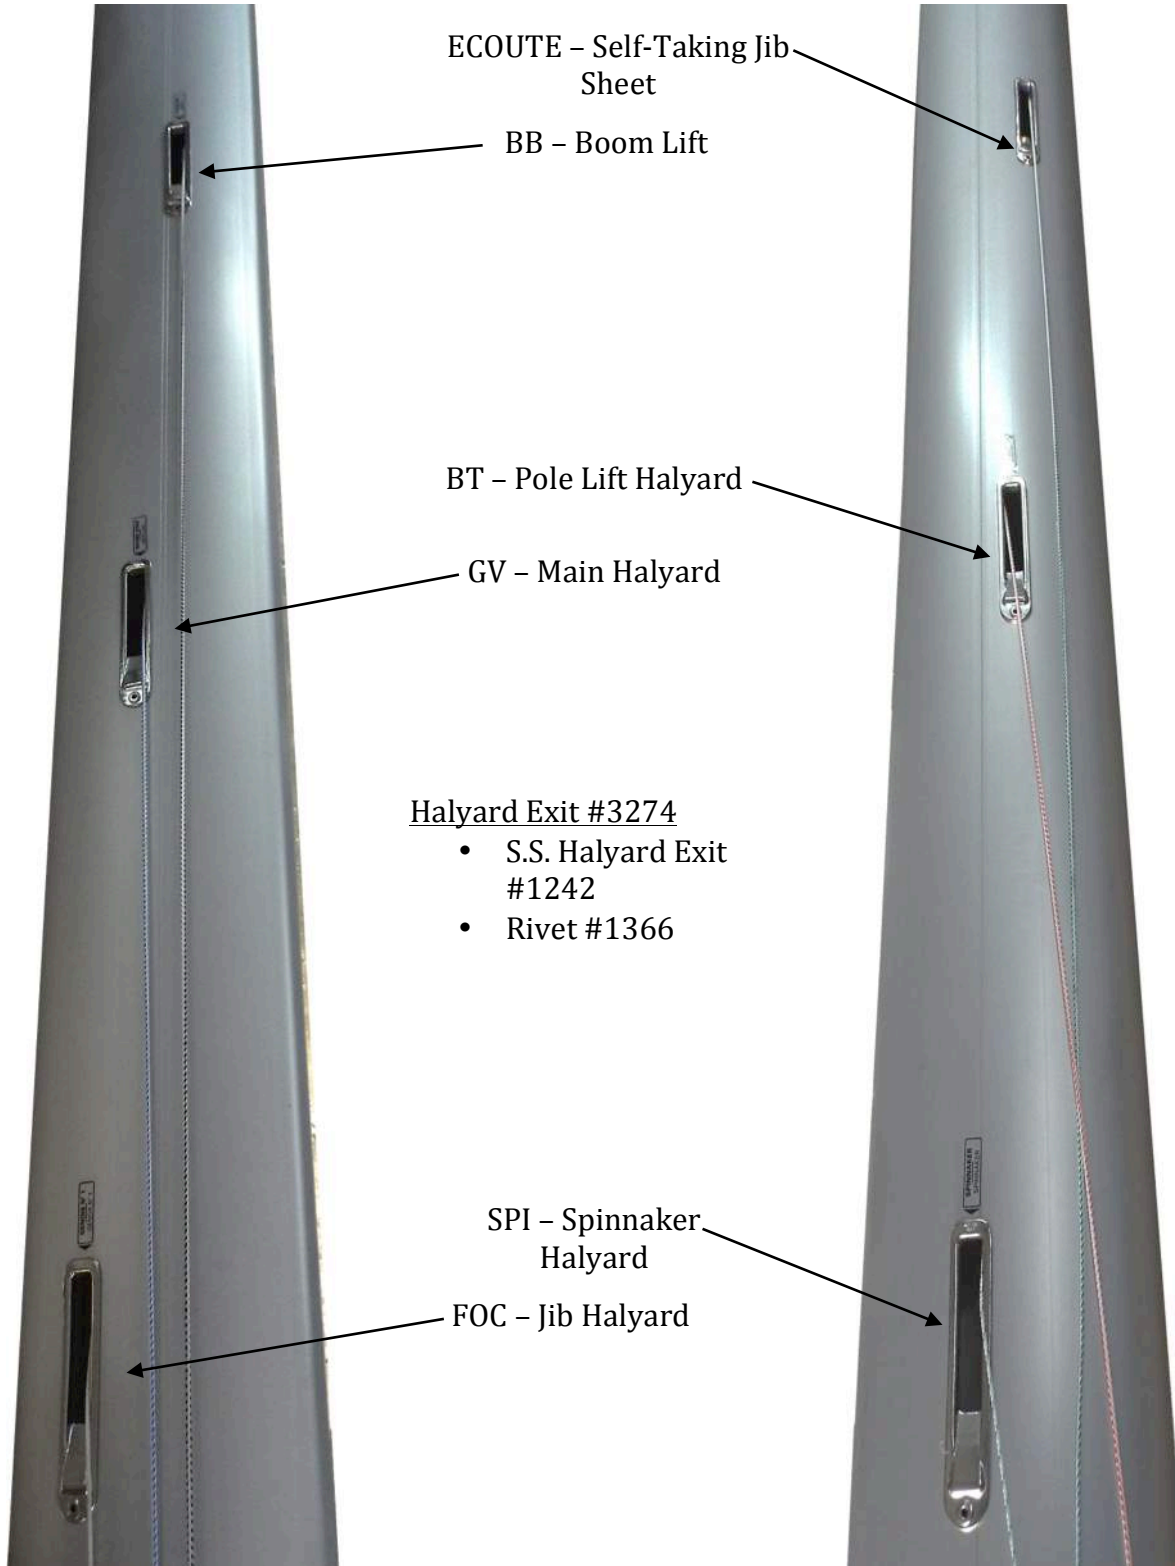

US SPARS

Jeanneau 41 RF Parts Manual

U.S. SPARS
6320 NW 123rd Place
Gainesville, FL 32653
www.usspars.com
Tel : 386-462-3760
Fax : 386-462-3448

Port Side Halyard Exits

Starboard Side Halyard Exits