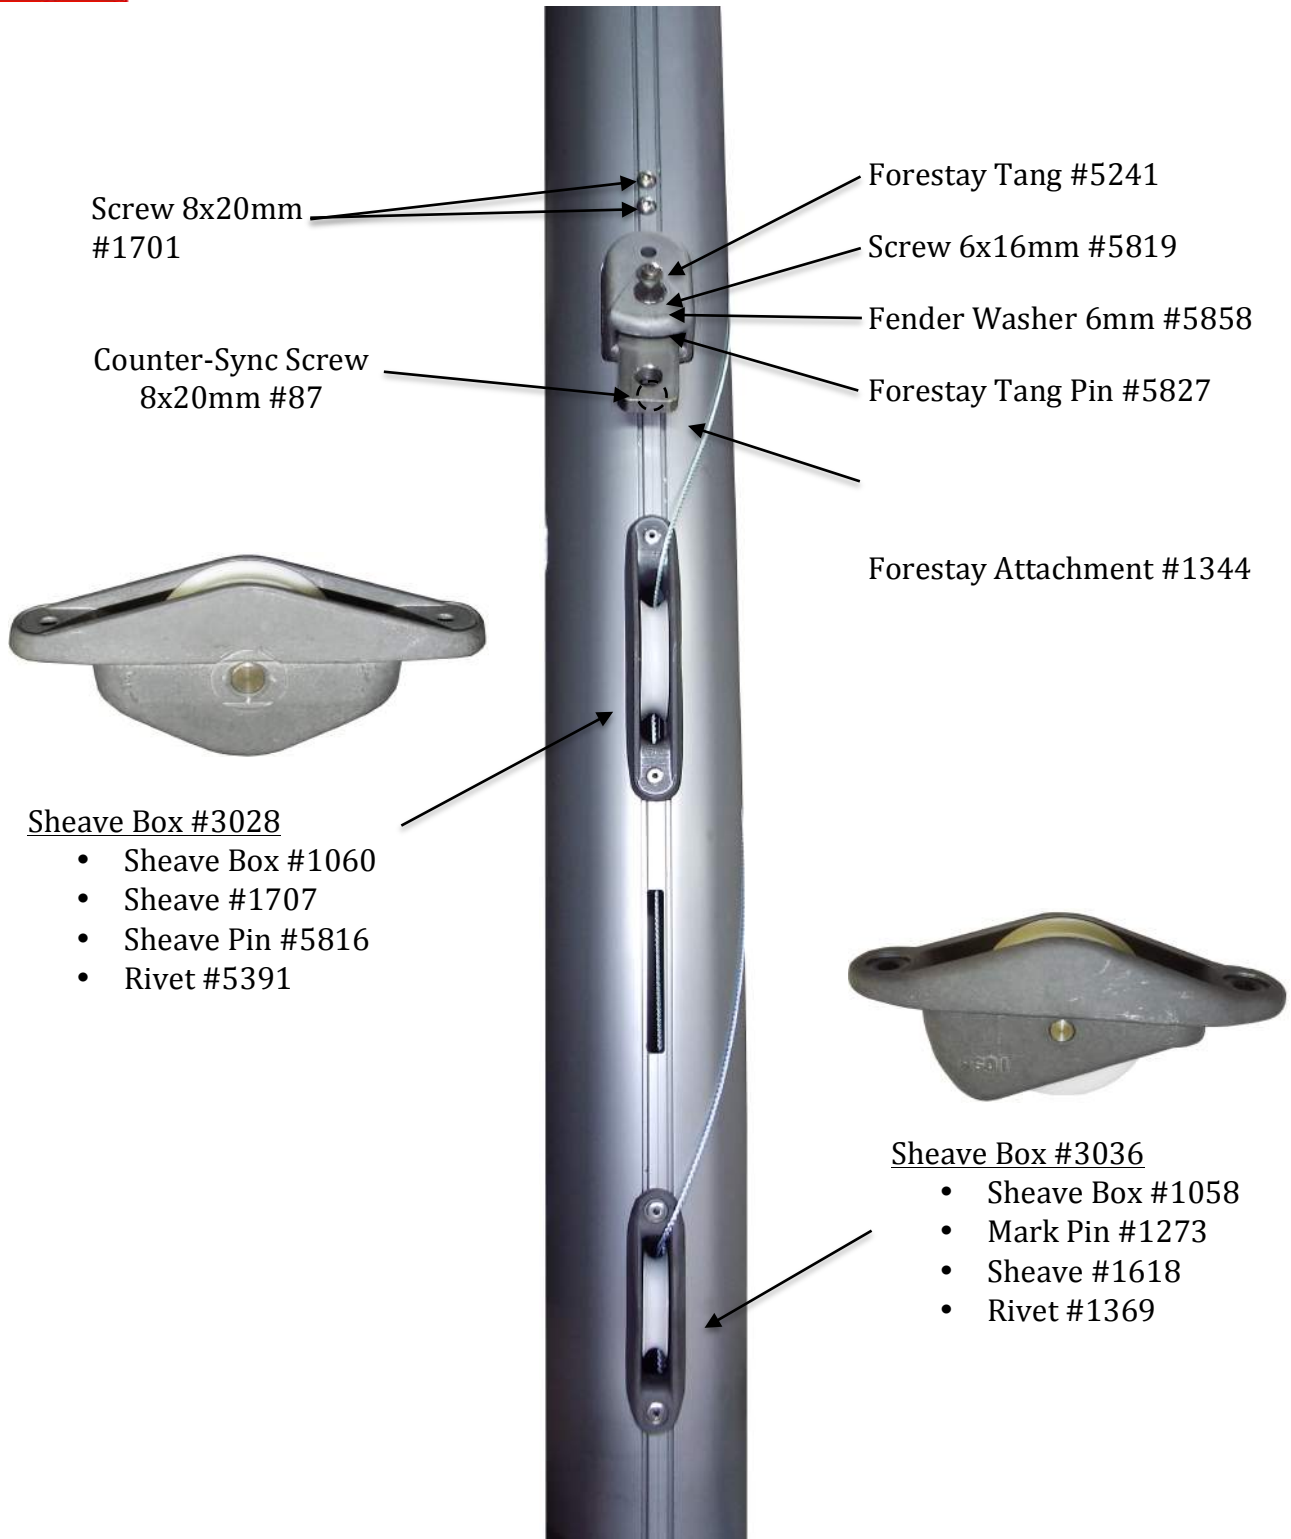

US SPARS

Jeanneau 41 RF Parts Manual

U.S. SPARS
6320 NW 123rd Place
Gainesville, FL 32653
www.usspars.com
Tel : 386-462-3760
Fax : 386-462-3448

Screw 8x20mm
#1701

Counter-Sync Screw
8x20mm #87

Sheave Box #3028

- Sheave Box #1060
- Sheave #1707
- Sheave Pin #5816
- Rivet #5391

Forestay Tang #5241

Screw 6x16mm #5819

Fender Washer 6mm #5858

Forestay Tang Pin #5827

Forestay Attachment #1344

Sheave Box #3036

- Sheave Box #1058
- Mark Pin #1273
- Sheave #1618
- Rivet #1369