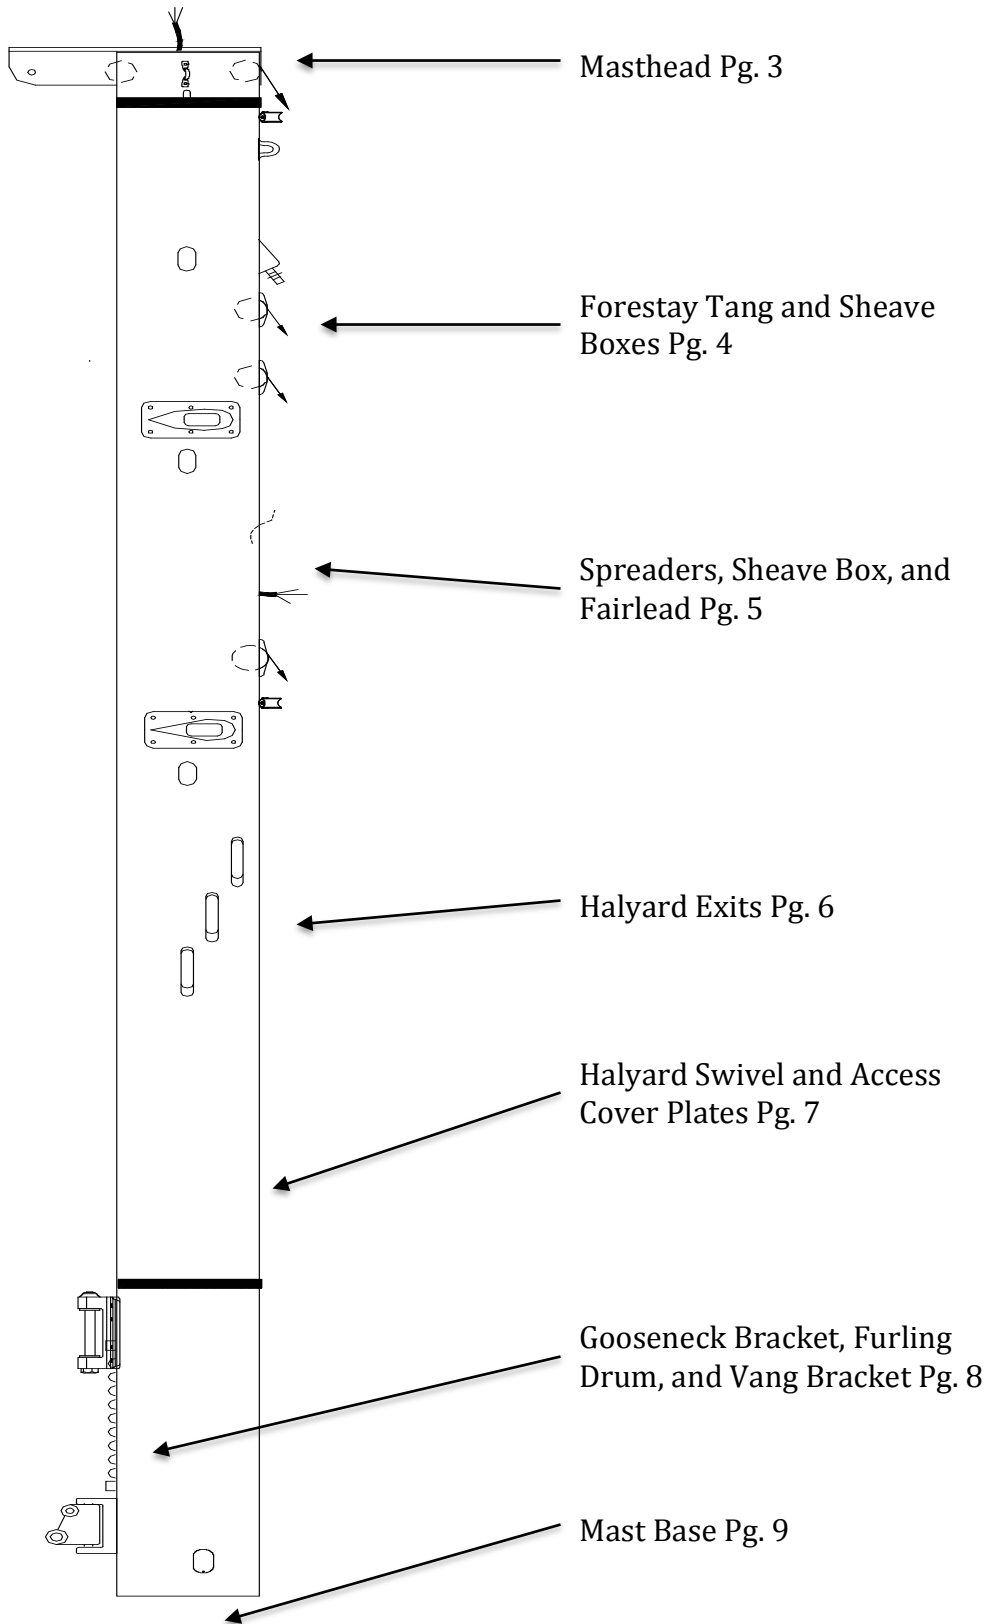

US SPARS

Jeanneau 41 RF Parts Manual

U.S. SPARS
6320 NW 123rd Place
Gainesville, FL 32653
www.usspars.com
Tel : 386-462-3760
Fax : 386-462-3448