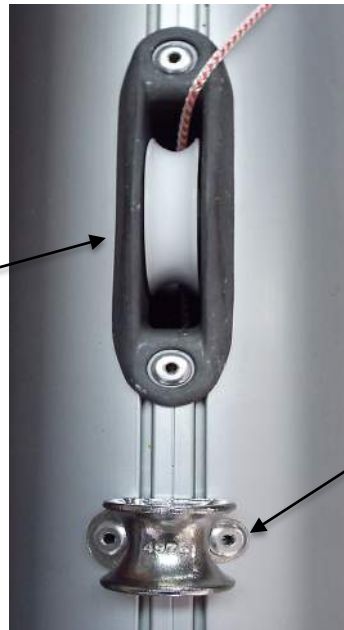

- Spreader Tip #1670
- Spreader End Hook #4235
- Screw 6x60mm #5900
- Pack Washer 6mm #5894
- Screw 6x50mm #86
- Washer 6mm #1752
- Nut 6mm #88

Sheave Box #3036

- Sheave Box #1058
- Mark Pin #1273
- Sheave #1618
- Rivet #1369